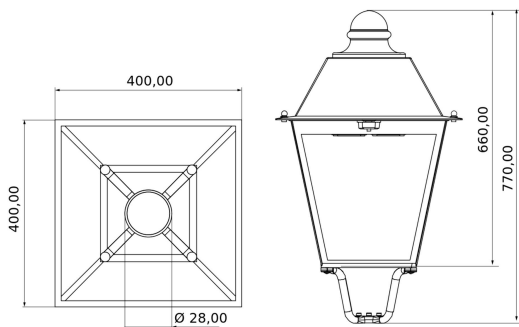

VILLA aluminium Street Luminaire

MEASURES

Physical data

Material: Aluminium

Degree of IP protection: IP65

Additional regulation (with accessory): 1-10V, Dali, Doble nivel, En cabecera

Degree of IK protection: IK08

Dimensional data

Format:	Square	Outside length:	440 mm
Outside width:	440 mm	High/Depth:	770 mm

Accessories

Reference	Description
	VLN02527150 25W Adaptation Villa Street Luminaire 150° 2700K
	VLN02527150D1 25W Adaptation Villa Street Luminaire 150° 2700K 1-10V dim.
	VLN02527150D2 25W Adaptation Villa Street Luminaire 150° 2700K DALI dim.
	VLN02527150D6 25W Adaptation Villa Street Luminaire 150° 2700K DN- dim.
	VLN02527150D7 25W Adaptation Villa Street Luminaire 150° 2700K DN+ dim.
	VLN02527150D8 25W Adaptation Villa Street Luminaire 150° 2700K DRC dim.
	VLN02540150 25W Adaptation Villa Street Luminaire 150° 4000K
	VLN02540150D1 25W Adaptation Villa Street Luminaire 150° 4000K 1-10V dim.
	VLN02540150D2 25W Adaptation Villa Street Luminaire 150° 4000K DALI dim.