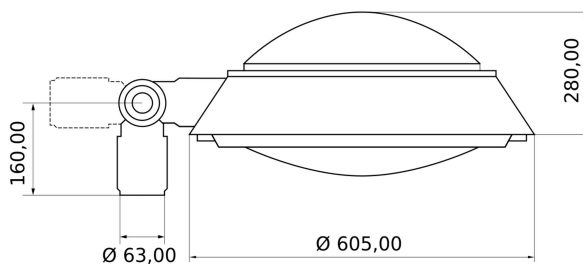

Operating data

Real Luminous lux:	23100 lm
Rated luminous flux:	25050 lm